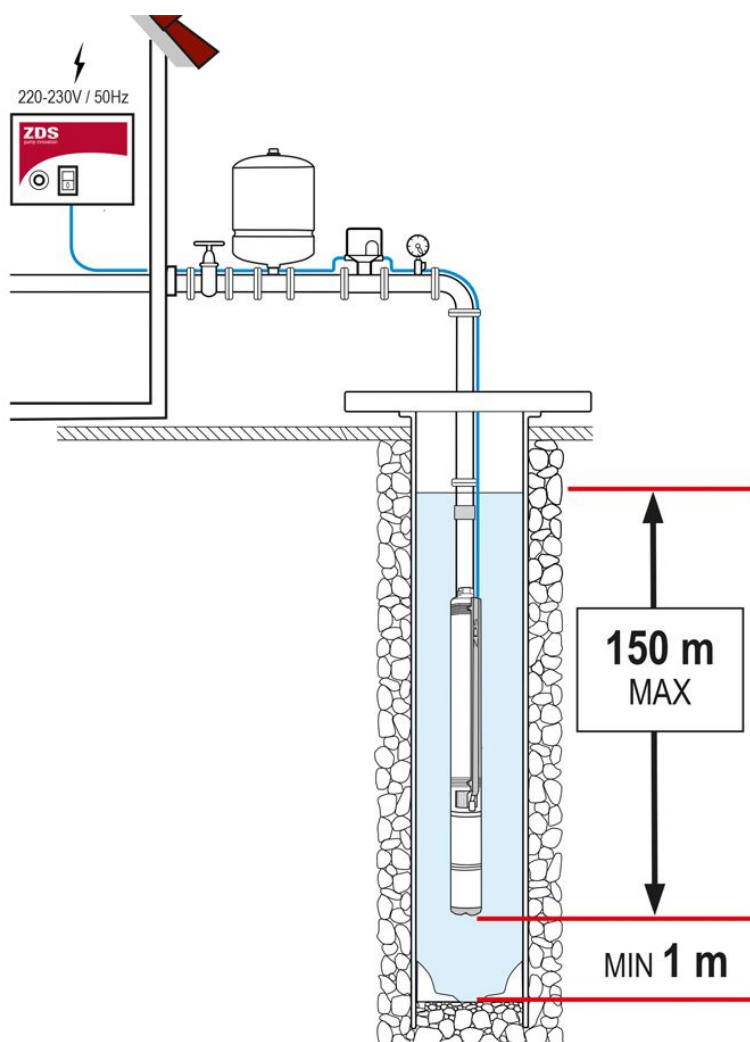

Start and run capacitor: included

1,5 m cable with European (or UK) plug: included

Standard: IEC 60439-1:2010

Inlet: for connection to pressure switches or floats

Terminal box: oversized

Amperometric protection cut-off: manually resettable

Cable glands: of 3 different sizes

АВТОМАТИЧЕСКАЯ ЗАЩИТА

ЗАЩИТА ОТ ПЕРЕГРУЗКИ

Блок управления СВО защищает двигатель PSC с масляным охлаждением от перегрузки, в тех случаях когда нанос частично или полностью блокируется, амперометрическая защита в блоке управления остановит двигатель и защитит его

ИНФОРМАЦИЯ О ПРАВИЛЬНОЙ УСТАНОВКЕ

Для того, чтобы сбросить амперометрическую защиту нужно нажать специальную кнопку на блоке управления СВО.